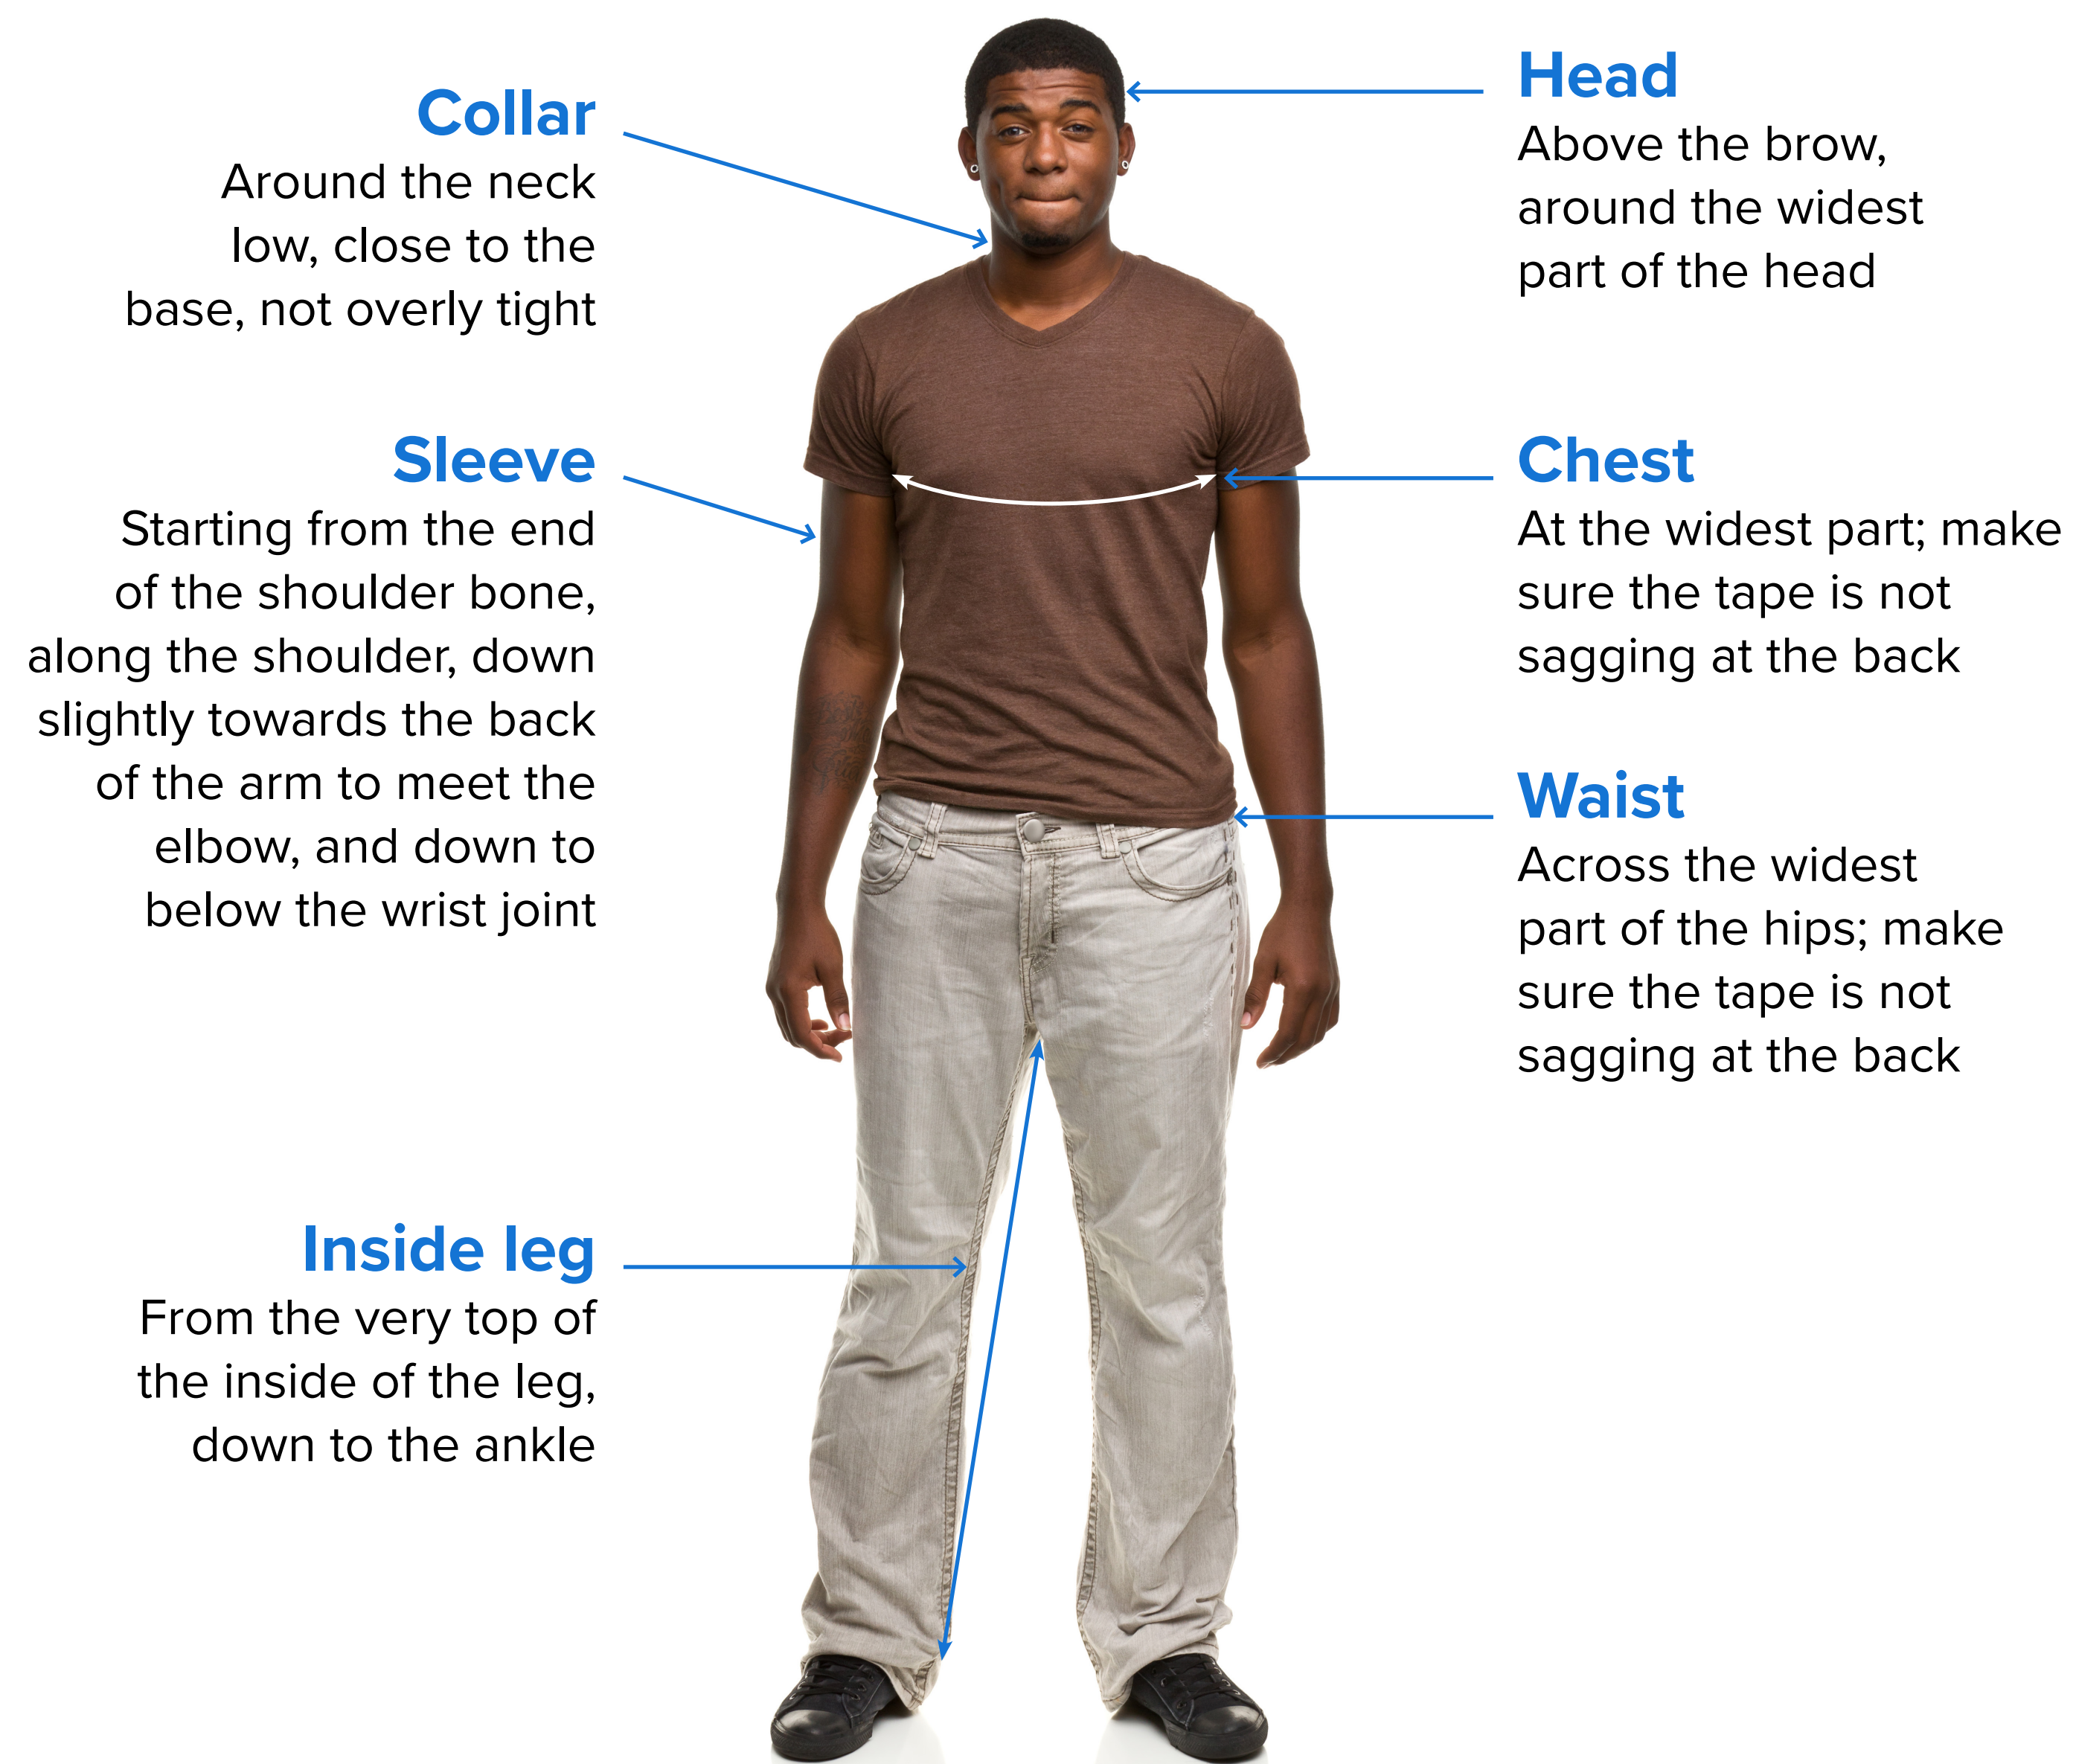

Guide to uploading measurements

Upload your measurements to your profile so that casting agents and agencies can clearly see if you match their casting briefs. Your measurements are also vital for costume departments if you are cast.

Upload your measurements to the **Appearance** section of your profile.